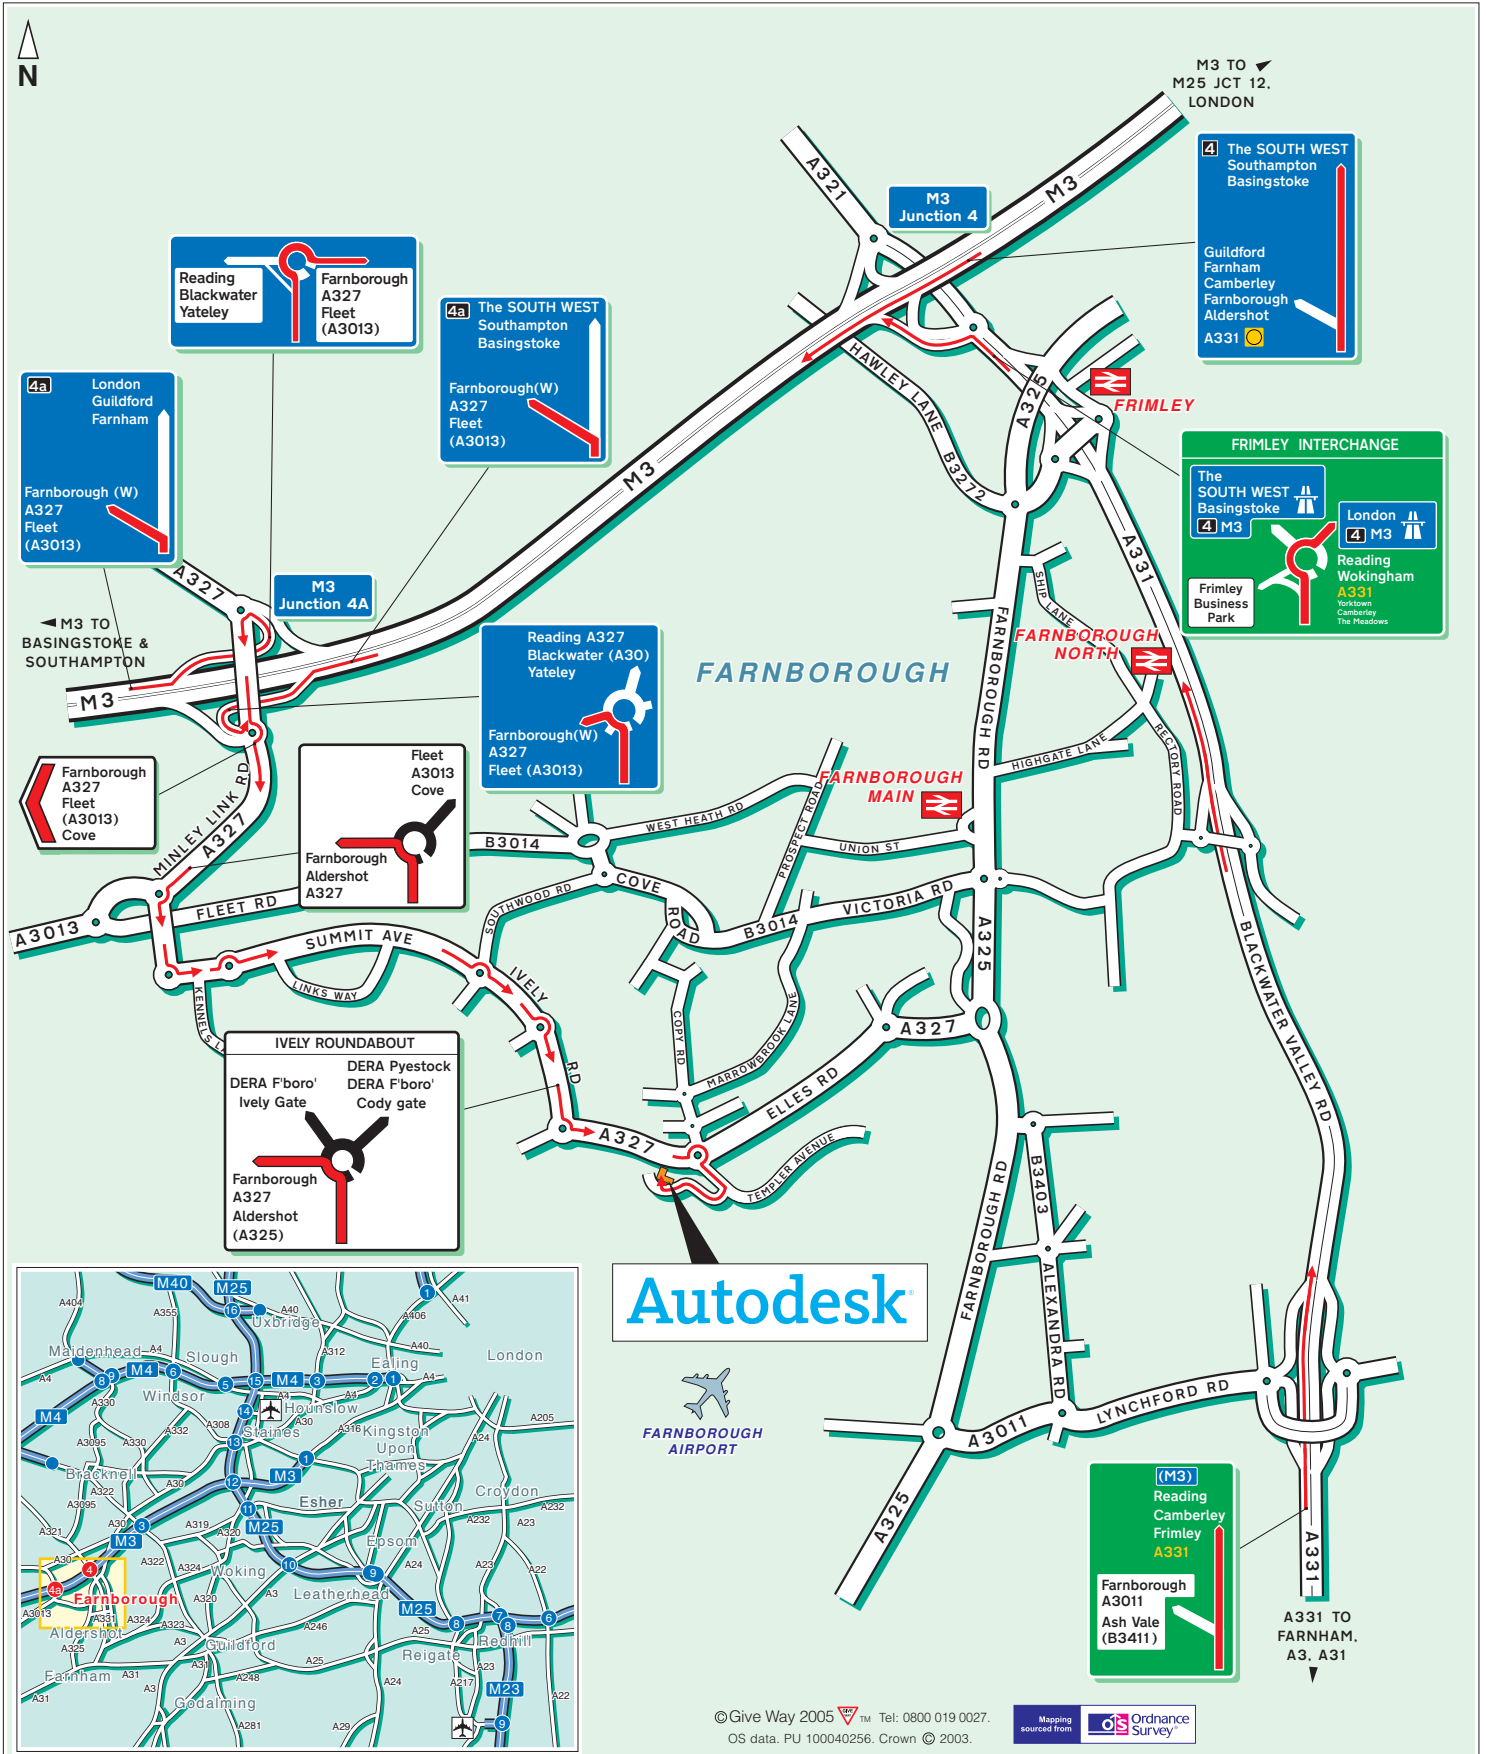

## Public Transport

**By Rail,**  
Farnborough Main Station.  
Approximately 10 minute taxi ride away.  
For information on train operators and times  
phone National Rail Enquiries on 0845 7484950.

**By Air,**  
Heathrow Airport.  
Approximately 45 minutes drive away.  
Gatwick Airport.  
Approximately 1 hours drive away.